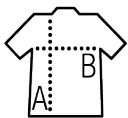

page 173

Quality

JERSEY 150
100% semi-combed Ringspun cotton
Reinforcing tape on neck
Elastane rib collar

Style

Short sleeves
Fitted cut
Thin collar
Cut and sewn

Available sizes

Sizes	2 years	4 years	6 years	8 years	10 years	12 years
cm	86/94 cm	96/104 cm	106/116 cm	118/128 cm	130/140 cm	142/152 cm
A/B	38/30	41/32	44/34	47/36	50/38	53/40

Available colours

Packaging

 Carton size : 37 x 25 x 34 cm

 Weight per carton : 0.00 kg

Related products

SOL'S MISS
11386