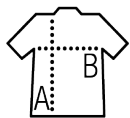

page 149

Quality

POLYAMIDE 210T
100% polyamide
Water repellent

Style

Zippered opening
Hood with drawstring folded into collar
2 exterior zippered pockets
"In bag" folding system with elasticated ties around waist

Available sizes

Sizes	XS	S	M	L	XL	XXL
A/B	68/56	71/60	74/64	78/68	81/73	84/79

Available colours

Packaging

Carton size : 58 x 40 x 27 cm

Weight per carton : 0.00 kg

Related products

SOL'S SURF KIDS
32300