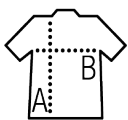

Quality

PIQUÉ 210
100% combed Ringspun cotton
Reinforcing tape on neck
Rib collar
Reinforced button placket

Style

Short sleeves
Tone on tone 3 button placket
Straight hem with side slits
Cut and sewn
Spare button on the inside seam

Available sizes

Sizes	S	M	L	XL	XXL	3XL*	4XL*	5XL*
A/B	70/50	72/53	74/56	76/59	79/62	83/66	87/70	91/74

Available colours

Packaging

Carton size : 57 x 38 x 30 cm

Weight per carton : 0.00 kg

Related products

SOL'S PEOPLE
11310