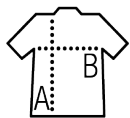

### Quality

MICRO FLEECE 200  
100% polyester high density - 100% mesh  
polyester pockets lining

Short cut - Anti-pilling

### Style

Reversed zip on body  
Flatlock stitchings at armholes and  
Princess seams  
Removable silicone zip puller  
2 pockets with reversed zips

### Available sizes

Sizes	S	M	L	XL	XXL	3XL
A/B	70/54	72/57	74/60	76/62	78/65	80/68