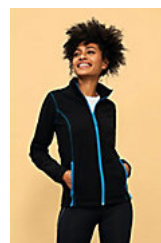

Related products

SOL'S NOVA WOMEN
00587